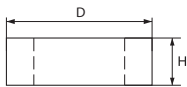

Watt	model No.	Whole fixture lumens (lm)	Colour temp. (K)	Colour body	Size (mm)			Light body color
					D	H	D1	
24W	R300-24	2980	3000-6000	satın nickel	300	15	280	white/silver
18W	R240-18	2500	3000-6000	satın nickel	240	15	220	white/silver
21W	R225-21	2750	3000-6000	satın nickel	225	15	205	white/silver
10W	R145-10	1310	3000-6000	satın nickel	145	15	125	white/silver

Body: aluminium | **Light source:** Epistar SMD2835 | **Starting time:** <0.5s | **Power factor:** λ>0.8
Easy installation due to handy clips | Recessed mounted luminaire.