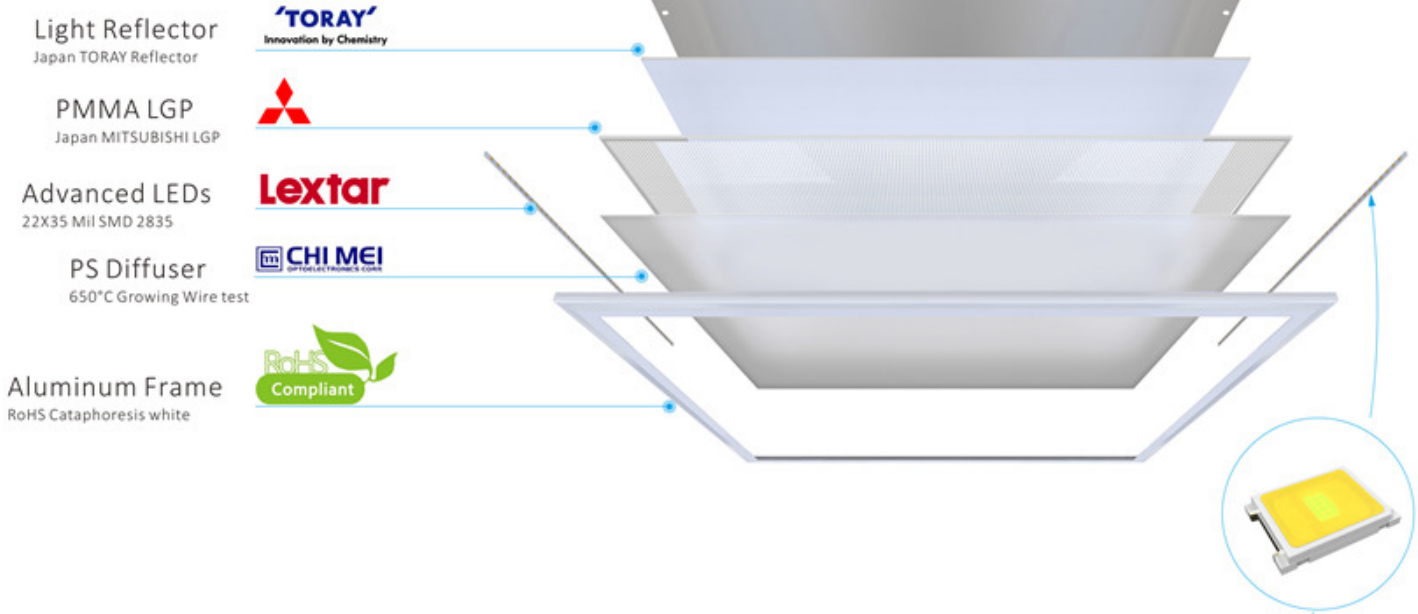

World famous material

LED INTERIOR LIGHTING

What's our advantage? **Customize per your demand**

- RGBW Panel
- CCT Panel
- IP65 waterproof panel
- DC12V & DC24V Panel
- With Border Panel
- High bright-130Lm/W panel
- UP and Down light Panel
- Dimmable--DALI, Traic, 0-10V, PWM
- Remote Control
- Different size/Watt/shape/function can be customized

01

LED PANELS