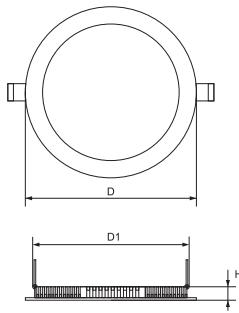

01

LED PANELS

LED PANEL SQUARE

Watt	model number:	Whole fixture lumens (lm)	Colour temp. (K)	Colour body	Size (mm)			Functional choice
					D	H	D1	
18W	3030-18	2500	3000-6000	white/silver	30	11	30	dimming,RGBW,CCT,IP65
24W	3030-24	2980	3000-6000	white/silver	30	11	30	dimming,RGBW,CCT,IP65
36W/40W	6060-40	4960	3000-6000	white/silver	60	11	60	dimming,RGBW,CCT,IP65
48W	6060-48	5500	3000-6000	white/silver	60	11	60	dimming,RGBW,CCT,IP65
72W	6060-72	8950	3000- 6000	white/silver	60	11	60	dimming,RGBW,CCT,IP6
36W/40W	30120-40	4960	3000- 6000	white/silver	30	11	120	dimming,RGBW,CCT,IP65
48W	30120-48	5520	3000- 6000	white/silver	30	11	120	dimming,RGBW,CCT,IP65
72W	30120-72	8980	3000- 6000	white/silver	30	11	120	dimming,RGBW,CCT,IP65
72W	60120-72	8980	3000- 6000	white/silver	60	11	120	dimming,RGBW,CCT,IP65
95W	60120-95	14100	3000- 6000	white/silver	60	11	120	dimming,RGBW,CCT,IP65

### LED PANEL ROUND

Watt	model No.	Whole fixture lumens (lm)	Colour temp. (K)	Colour body	Size (mm)			Light body color
					D	H	D1	
24W	R300-24	2980	3000-6000	satın nickel	300	15	280	white/silver
18W	R240-18	2500	3000-6000	satın nickel	240	15	220	white/silver
21W	R225-21	2750	3000-6000	satın nickel	225	15	205	white/silver
10W	R145-10	1310	3000-6000	satın nickel	145	15	125	white/silver

### LED PANEL ROUND-SML

Watt	model No.	Whole fixture lumens (lm)	Colour temp. (K)	Colour body	Size (mm)		Light body color
					D	H	
24W	R300-24	2980	3000-6000	satın nickel	300	45	white/silver
18W	R240-18	2500	3000-6000	satın nickel	240	45	white/silver
21W	R225-21	2750	3000-6000	satın nickel	225	45	white/silver
10W	R145-10	1310	3000-6000	satın nickel	145	45	white/silver