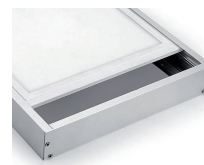

LED PANEL SQUARE

Watt	model number:	Whole fixture lumens (lm)	Colour temp. (K)	Colour body	Size (mm)			Functional choice
					D	H	D1	
18W	3030-18	2500	3000-6000	white/silver	30	11	30	dimming,RGBW,CCT,IP65
24W	3030-24	2980	3000-6000	white/silver	30	11	30	dimming,RGBW,CCT,IP65
36W/40W	6060-40	4960	3000-6000	white/silver	60	11	60	dimming,RGBW,CCT,IP65
48W	6060-48	5500	3000-6000	white/silver	60	11	60	dimming,RGBW,CCT,IP65
72W	6060-72	8950	3000- 6000	white/silver	60	11	60	dimming,RGBW,CCT,IP6
36W/40W	30120-40	4960	3000- 6000	white/silver	30	11	120	dimming,RGBW,CCT,IP65
48W	30120-48	5520	3000- 6000	white/silver	30	11	120	dimming,RGBW,CCT,IP65
72W	30120-72	8980	3000- 6000	white/silver	30	11	120	dimming,RGBW,CCT,IP65
72W	60120-72	8980	3000- 6000	white/silver	60	11	120	dimming,RGBW,CCT,IP65
95W	60120-95	14100	3000- 6000	white/silver	60	11	120	dimming,RGBW,CCT,IP65

INSTALLATION ACCESSORIES FOR LED PANELS Suspension wire for suspended mounting

Spring clips for plasterboard build-in Fasteners for surface mounting

Panel frame for 595/595 mm 300/300mm 300/1200mm 600/1200mm ceiling mounting aluminium

Suitable for mounting in suspended ceiling Armstrong type (in grid ceilings)
Body: aluminium | **Light source:** Epistar SMD2835 | **Starting time:** <0.5s | **Power factor:** λ>0.9 LED panels can be dimmed using a suitable dimmable driver and remote control.